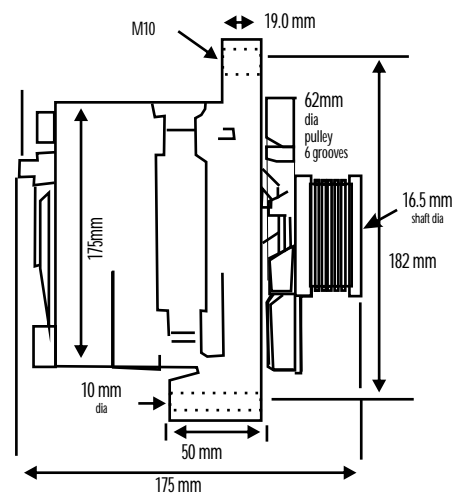

Description

12V 140 amp alternator with standard reg
12V 140 amp alternator with standard & PDAR

Part nos

AL12140
AL12140PDAR

24 v 140 amp

GOOD LOW R.P.M. PERFORMANCE

AC172RA
Bosch 0120 689 520
Prestolite 1277640
Equivalent product part numbers