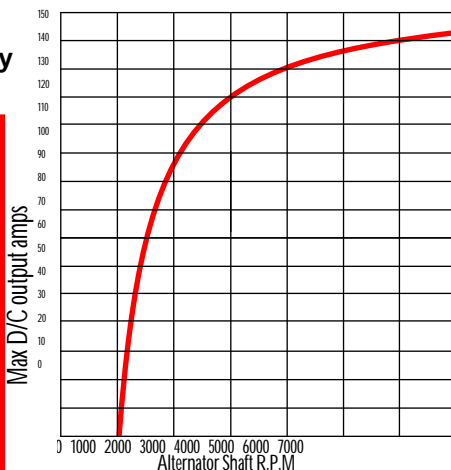

High power performance alternators

12V / 200A

GOOD LOW R.P.M. PERFORMANCE

Description

12 v 200 amp alternator with standard reg
12 v 200 amp alternator with standard & PDAR

Part nos

AL12200
AL12200PDAR

12V / 145A

GOOD LOW R.P.M. PERFORMANCE
alt supplied with multi v and twin v pulley
photo shows multi v

CS144 Delco

with or without the best advanced alternator reg on the market

PDAR
DIGITAL 4 STAGE
ADVANCED
ALTERNATOR
REGULATOR