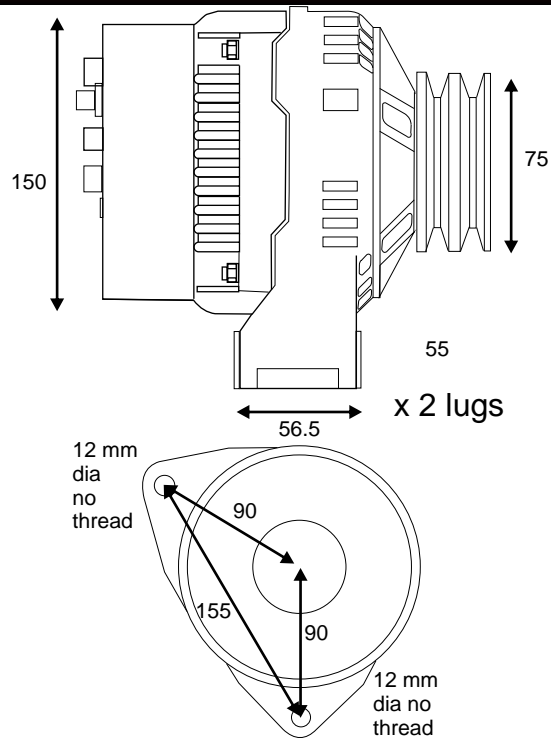

Part nos

AL12200
AL12200PDAR