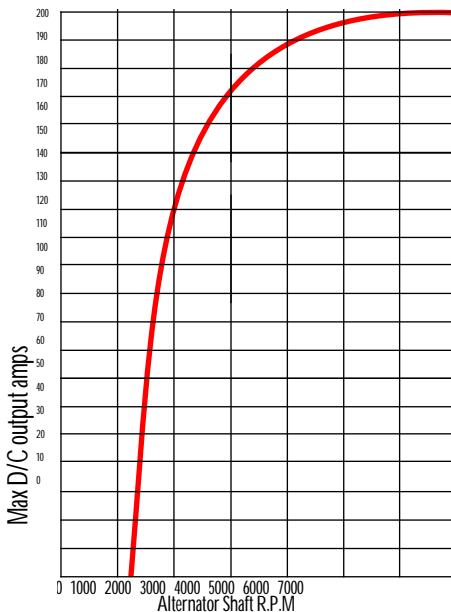

High power performance alternators

12V / 200A

GOOD LOW R.P.M. PERFORMANCE

Description

12 v 200 amp alternator with standard reg
12 v 200 amp alternator with standard & PDAR

Part nos

AL12200
AL12200PDAR

12V / 145A

GOOD LOW R.P.M. PERFORMANCE
alt supplied with multi v and twin v pulley
photo shows multi v

CS144 Delco

with or without the best advanced alternator reg on the market

PDAR
DIGITAL 4 STAGE
ADVANCED
ALTERNATOR
REGULATOR