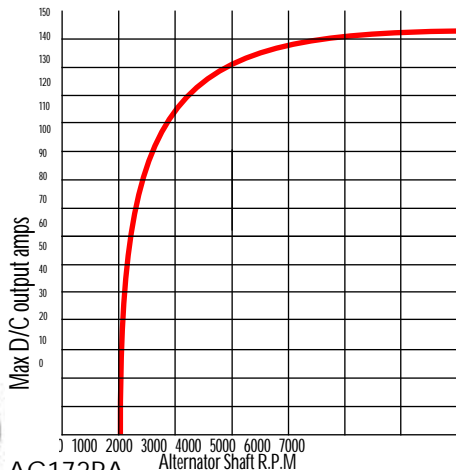

Description

12V 140 amp alternator with standard reg
12V 140 amp alternator with standard & PDAR

Part nos

AL12140
AL12140PDAR

24 v 140 amp

GOOD LOW R.P.M. PERFORMANCE

AC172RA
Bosch 0120 689 520
Prestolite 1277640
Equivalent product part numbers